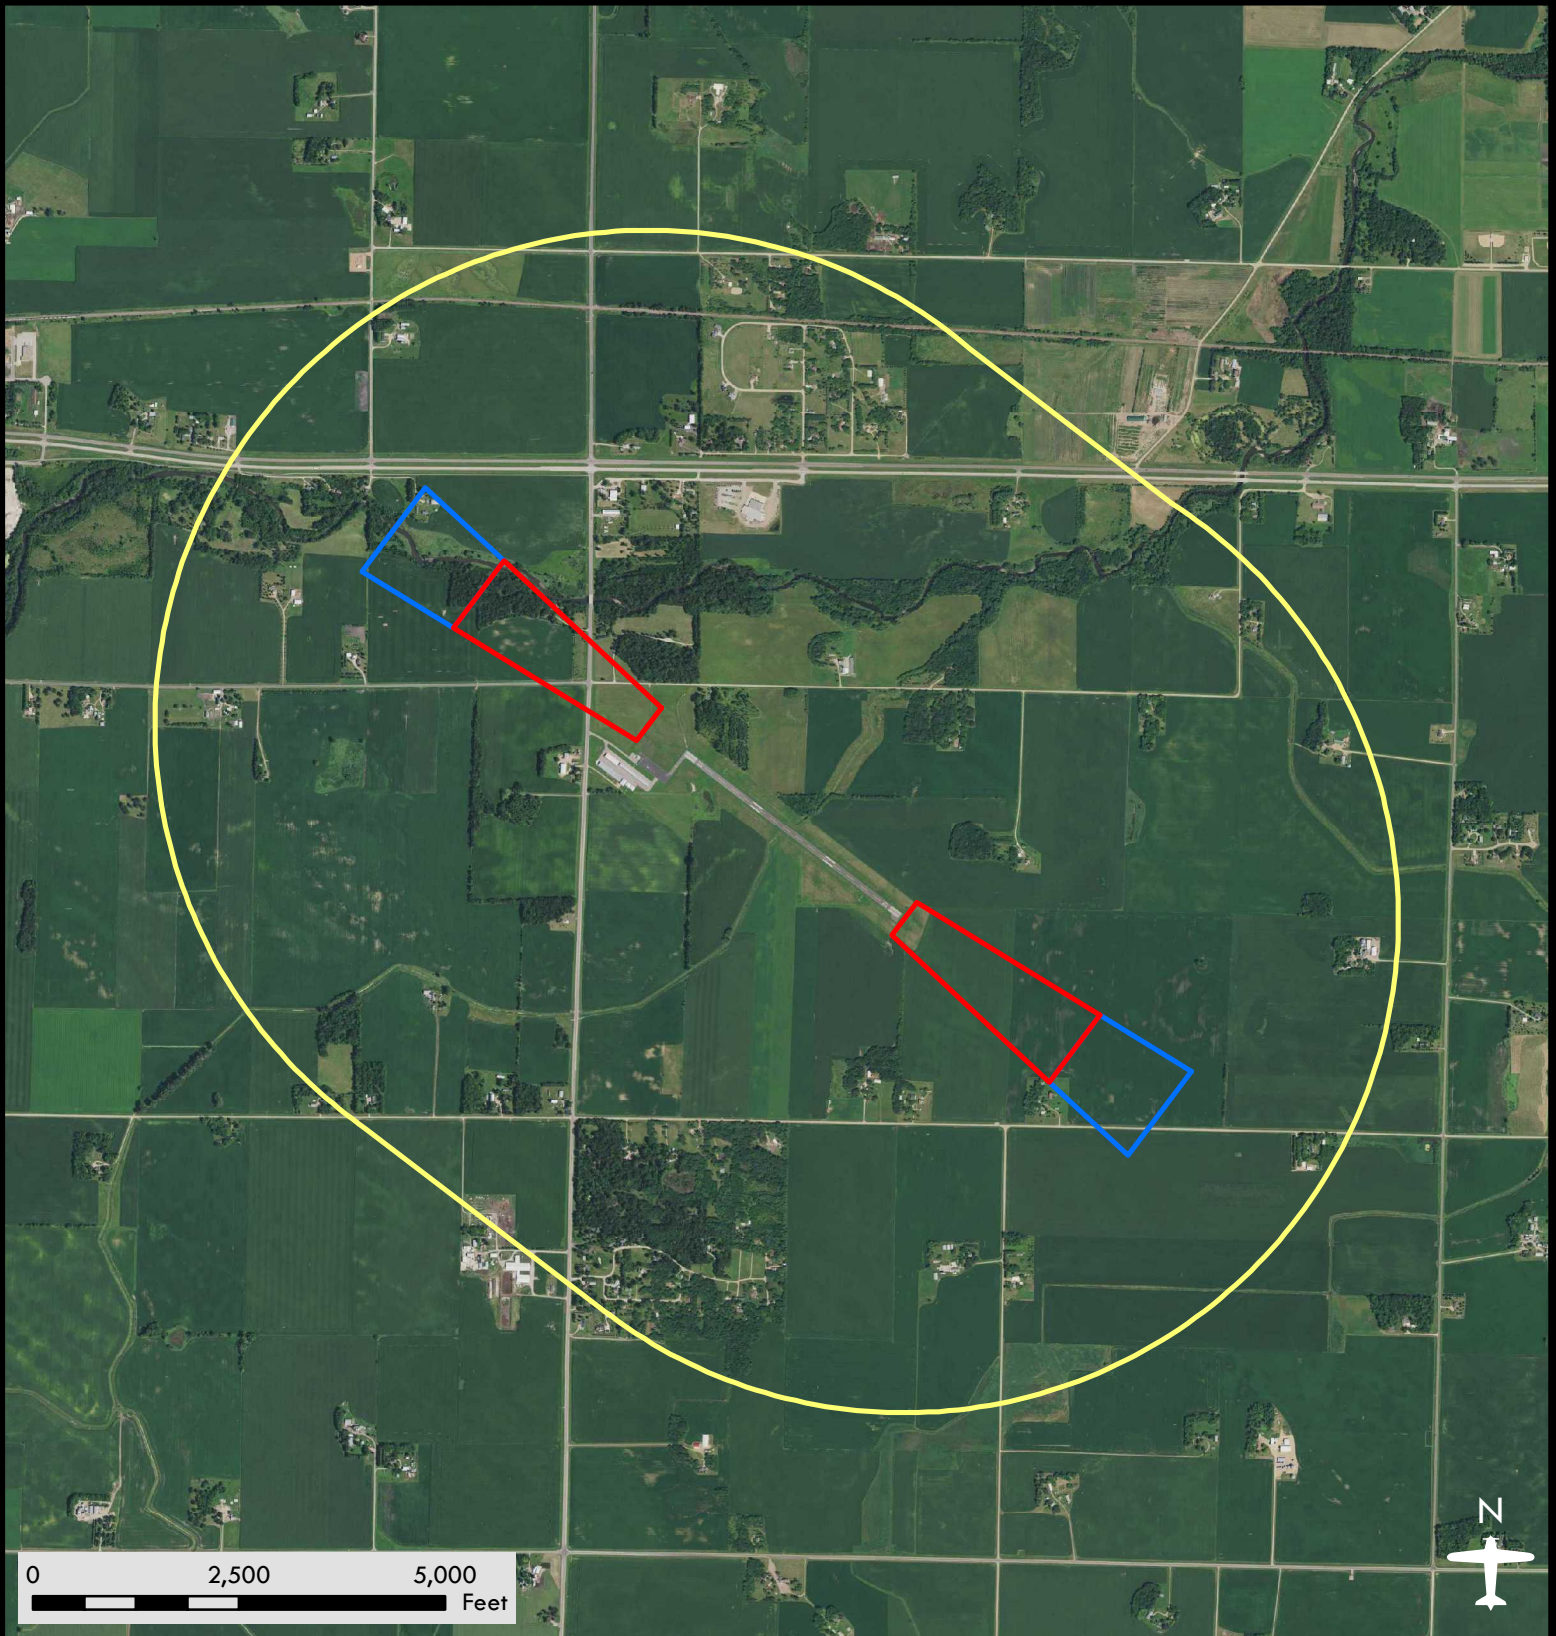

Glencoe Municipal Airport - Vernon Perschau Field

Airport Safety Zones

Date: 08/08/2018

Legend

-  Zone A
-  Zone B
-  Zone C

DISCLAIMER: This is not an official zoning map. To view the official map and ordinance for this airport, please visit the Airport Zoning Information Warehouse at <https://www.dot.state.mn.us/aero/planning/zoning-warehouse.html>. The State of Minnesota makes no representations or warranties expressed or implied, with respect to the reuse of the data provided herewith regardless of its format or the means of its transmission. There is no guarantee or representation to the user as to the accuracy, currency, suitability, or reliability of this data for any purpose. The user accepts the data "as is." The State of Minnesota assumes no responsibility for loss or damage incurred as a result of any user's reliance on this data. All maps and other material provided herein are protected by copyright. Permission is granted to copy and use the materials herein.